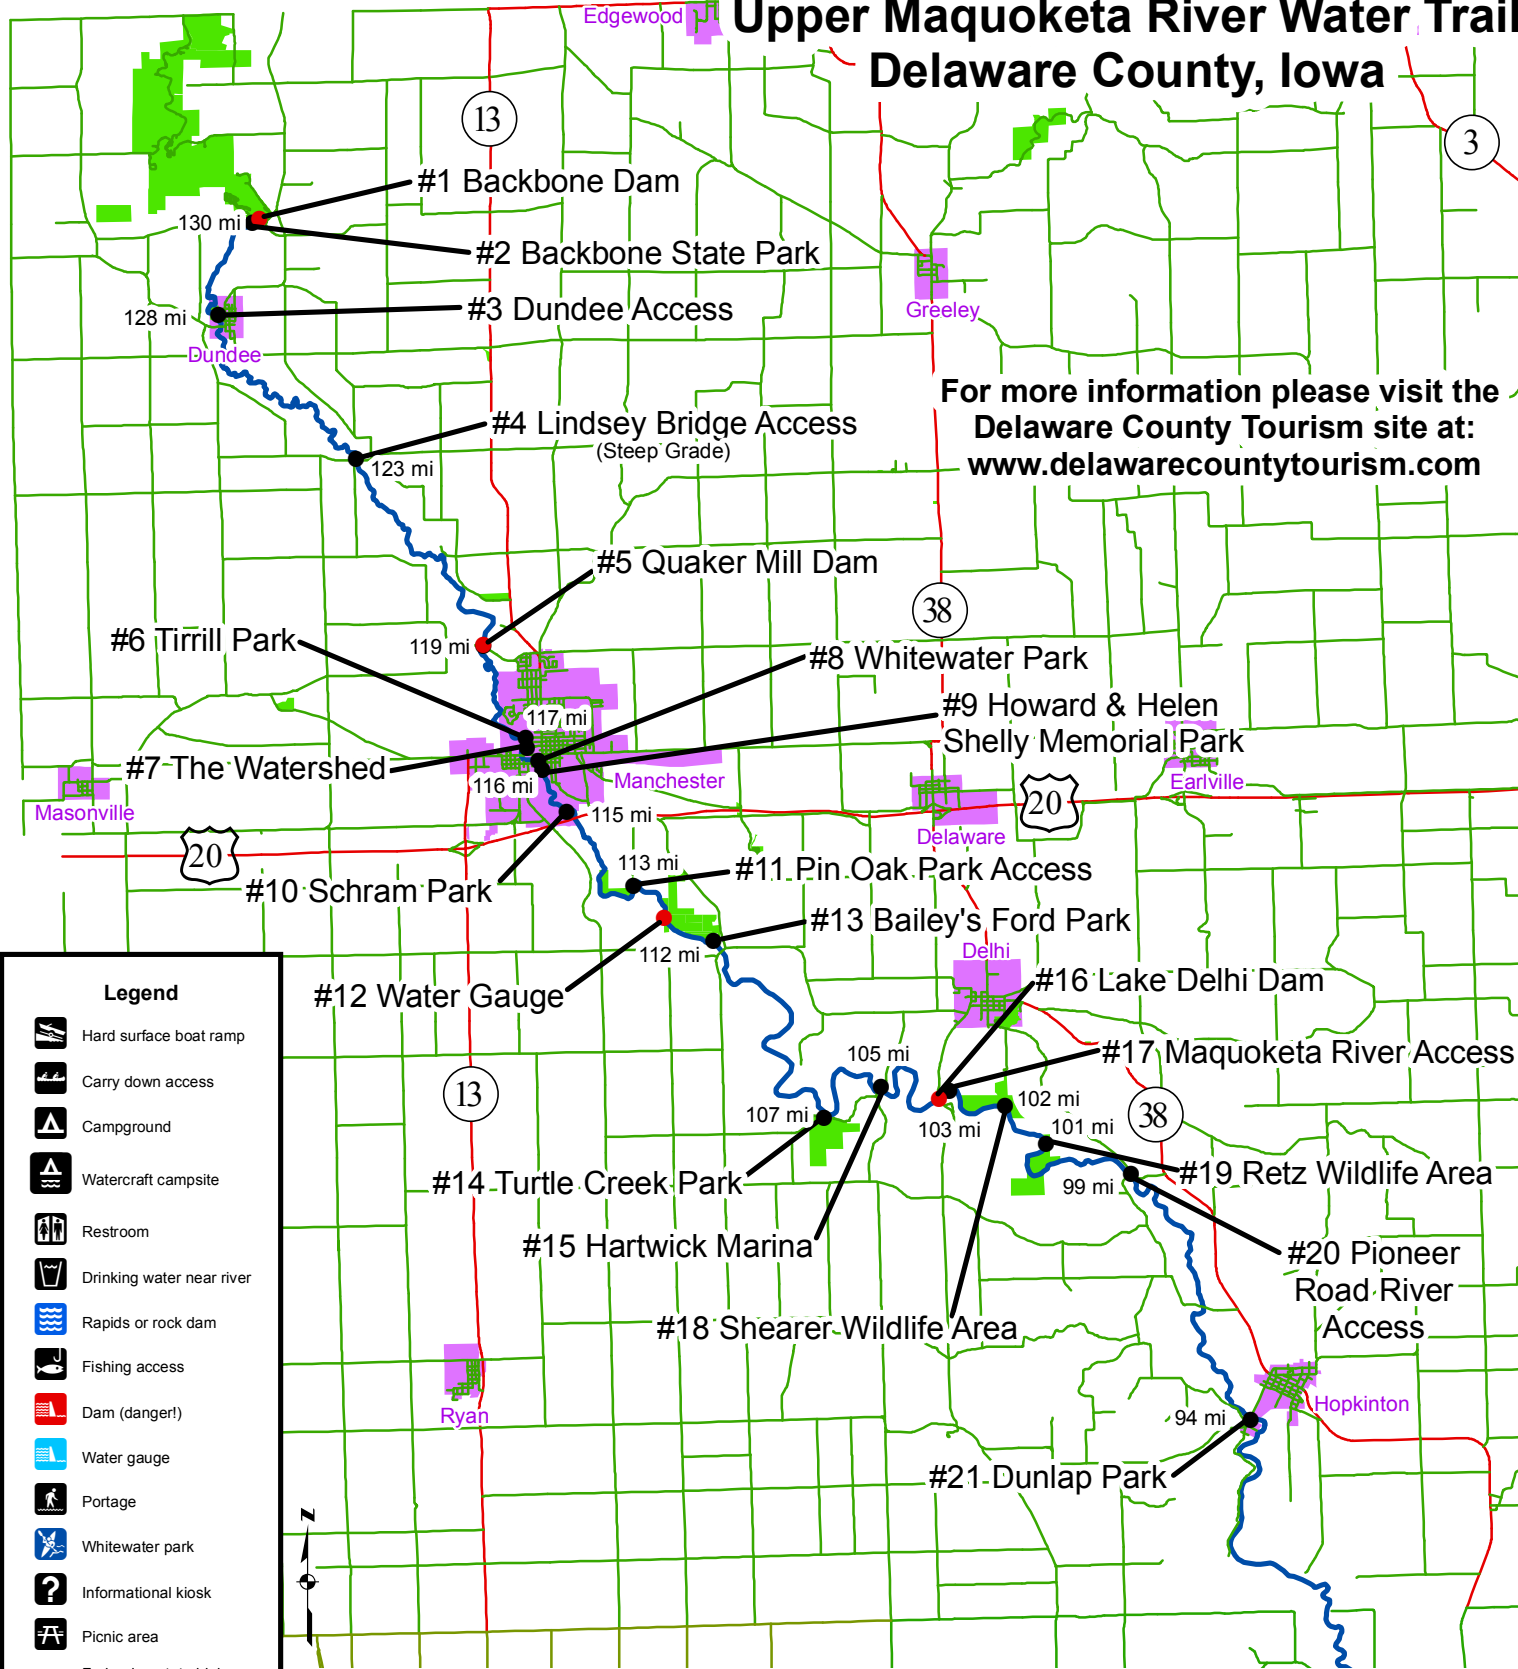

Upper Maquoketa River Water Trail Delaware County, Iowa

For more information please visit the Delaware County Tourism site at:
www.delawarecountytourism.com

Legend

- Hard surface boat ramp
- Carry down access
- Campground
- Watercraft campsite
- Restroom
- Drinking water near river
- Rapids or rock dam
- Fishing access
- Dam (danger!)
- Water gauge
- Portage
- Whitewater park
- Informational kiosk
- Picnic area
- Federal or state highway
- Paved & unpaved roads
- Public land
- City or town

- | | | |
|-----|------|------|
| 1 = | 8 = | 15 = |
| 2 = | 9 = | 16 = |
| 3 = | 10 = | 17 = |
| 4 = | 11 = | 18 = |
| 5 = | 12 = | 19 = |
| 6 = | 13 = | 20 = |
| 7 = | 14 = | 21 = |

FEHR GRAHAM
ENGINEERING & ENVIRONMENTAL

City/town corporations supplied by Delaware County